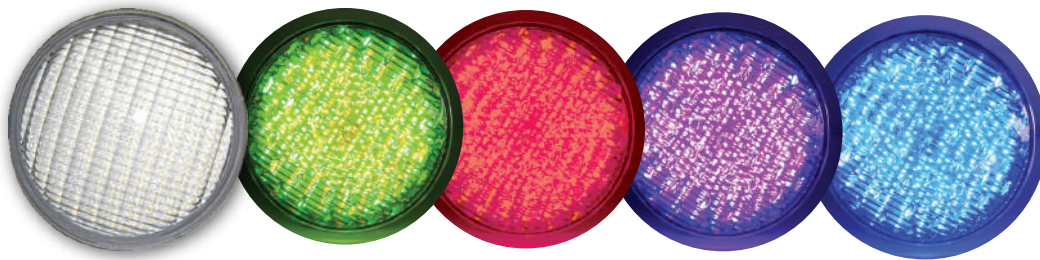

LED Pool Lighting

▶ LED PAR 56 Bulb