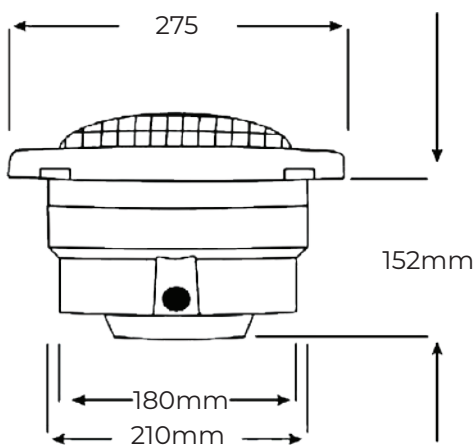

Lighting

Code	Power	Color	Color temp	Lumens	Voltage	LED
00851310	25W	● Warm white	3000k	2100lm	12V AC	SMD2835
00851311	35W	● Warm white	3000k	3000lm	12V AC	SMD2835
00851312	50W	● Warm white	3000k	4300lm	12V AC	SMD2835
00851313	60W	● Warm white	3000k	5200lm	12V AC	SMD2835
00851314	25W	● Cool white	6000k	2250lm	12V AC	SMD2835
00851315	35W	● Cool white	6000k	3150lm	12V AC	SMD2835
00851316	50W	● Cool white	6000k	4500lm	12V AC	SMD2835
00851317	60W	● Cool white	6000k	5400lm	12V AC	SMD2835
00851318	25W	● RGB	-	1100lm	12V AC	SMD2835
00851319	35W	● RGB	-	1500lm	12V AC	SMD2835
00851320	50W	● RGB	-	2200lm	12V AC	SMD2835
00851321	60W	● RGB	-	2640lm	12V AC	SMD2835
00851479	25W	● Blue	-	1100lm	12V AC	SMD2835
00851480	35W	● Blue	-	1500lm	12V AC	SMD2835
00851481	50W	● Blue	-	2200lm	12V AC	SMD2835
00851482	60W	● Blue	-	2640lm	12V AC	SMD2835