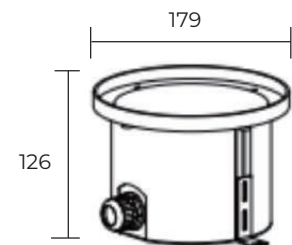

LED Pool Lighting Vega 200

PROTEAM Europa wall and floor ultra slim stainless steel 316 material LED light with plastic niche. It can be used for concrete spa, bath tubs and water bodies having a depth of 600mm or more. In case of single color LED lights, no synchronization control panel required. RGB lights synchronization modulator is required. The light synchronization features require connection to LED modulator with remote control. Nominal color temperature for cool white 6000k, warm white 3000k, Red, Blue, Green.

Code	Power	Color	Color temp	Diameter	Voltage	Lumens
00851863	12X1W	Warm White	3000k	205mm	12VAC	1456LM/3000K
00851864	12X1W	Cool White	6000k	205mm	12VAC	1460LM/6000K
00851865	12X1W	RGB 3 in 1	-	205mm	24VDC	R=280 G=920 B=360
00851866	12X2W	Warm White	3000k	205mm	12VAC	2620LM/3000K
00851867	12X2W	Cool White	6000k	205mm	12VAC	2630LM/6000K
00851868	12X2W	RGB 3 in 1	-	205mm	24VDC	R=520 G=1720 B=680