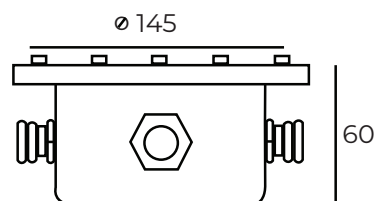

### Specification

Made in stainless steel AISI 316. Ip68 water protection supplied with set of Alloy copper plating nickel connectors.

Code	Description	Connection
00851568	12mm connector	4
00851569	8mm connector	6
00851570	14mm connector	4
00851571	12mm connector	10
00851572	8mm connector	6
00851572	18mm connector	6