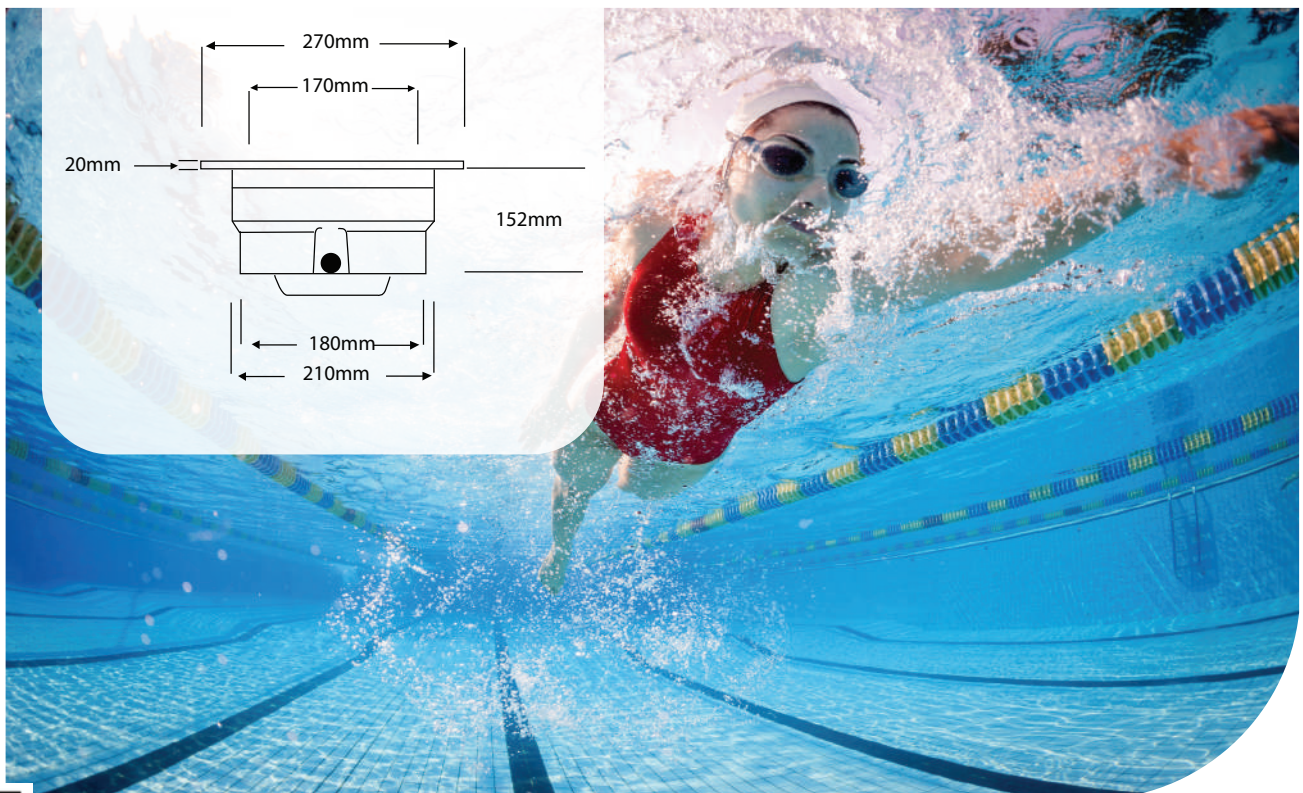

Features

Made of ABS plastic front face and ABS niche | Super LED panel with 25,35, 50 and 60W available LED panel life 50,000 hrs. | 16 programs of lighting in RGB version | 2.50M cable H07AN-F 2*1 core UV protection | Chemical resistance | Protection rate IP 68 | Easy to replace the panel without lowering the water Under water use only