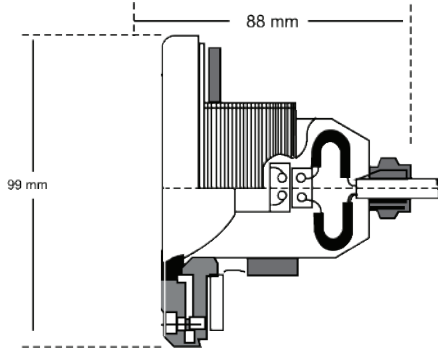

LED Pool Lighting

► Mini underwater lights

Spa Marine