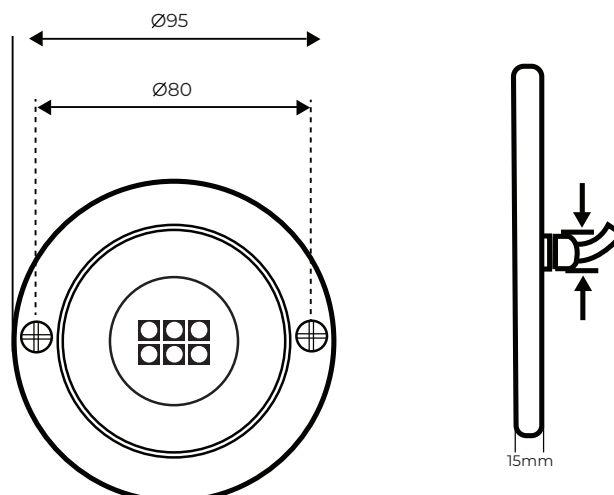

Description

PROTEAM Europa wall and floor ultra mini stainless steel LED light. It can be used for concrete spa, bath tubs and water bodies having a depth of 600mm or more. In case of single color LED lights, no synchronization control panel required. Can be 2 wires or 4 wires required. The light synchronization features require connection to LED modulator with remote control. Nominal color temperature for cool white 6000K, warm white 3000K and yellowish red 2000K, Red, Blue, Green.

Code	Power	Color	Color temp	Lumens	Voltage
00857020	10w	● Cool White	6000k	1000 lm	12VDC
00857021	10w	● Warm White	3000k	900 lm	12VDC
00857022	10w	● RGB	-	500 lm	12VDC
00857023	18w	● Cool White	6000k	1800 lm	12VDC
00857024	18w	● Warm White	3000k	1600 lm	12VDC
00857025	18w	● RGB	-	900 lm	12VDC
00857026	30w	● Cool White	6000k	3000 lm	12VDC
00857027	30w	● Warm White	3000k	3000 lm	12VDC