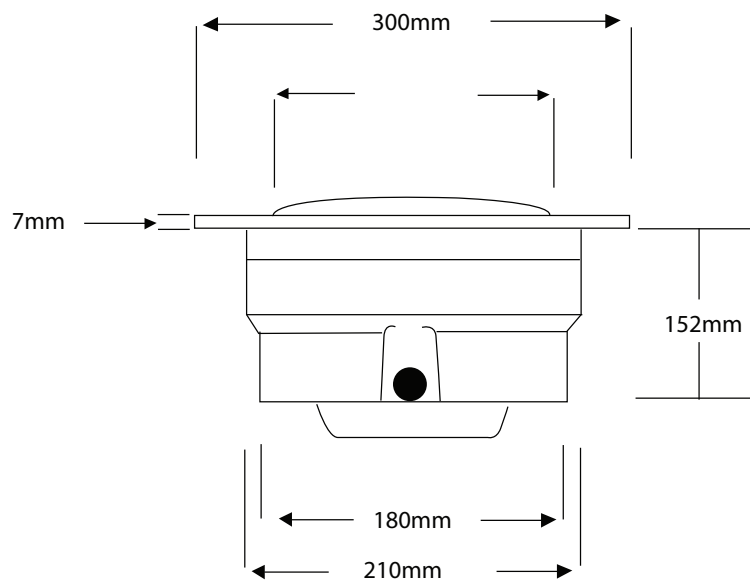

Light Diagram