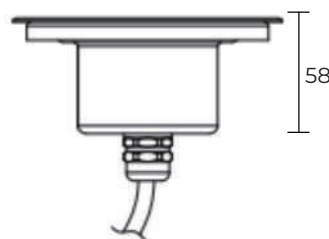

LED Pool Lighting Vega 100

PROTEAM Europa wall and floor ultra slim stainless steel 316 material LED light with plastic niche. It can be used for concrete spa, bath tubs and water bodies having a depth of 600mm or more. In case of single color LED lights, no synchronization control panel required. RGB lights synchronization modulator is required. The light synchronization features require connection to LED modulator with remote control. Nominal color temperature for cool white 6000k, warm white 3000k, Red, Blue, Green.

Code	Power	Color	Color temp	Diameter	Voltage	Lumens
00851857	4X1W	Warm White	3000k	135mm	12VAC	364LM/3000K
00851858	4X1W	Cool White	6000 k	135mm	12VAC	372LM/6000K
00851859	4X1W	RGB 3 in 1	-	135mm	24VDC	R=70 G=230 B=90
00851860	4X2W	Warm White	3000k	135mm	12VAC	616LM/3000K
00851861	4X2W	Cool White	6000k	135mm	12VAC	630LM/6000K
00851862	4X2W	RGB 3 in 1	-	135mm	24VDC	R=130 G=430 B=170