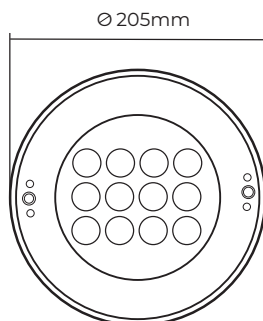

LED Pool Lighting Vega 200

PROTEAM Europa wall and floor ultra slim stainless steel 316 material LED light with plastic niche. It can be used for concrete spa, bath tubs and water bodies having a depth of 600mm or more. In case of single color LED lights, no synchronization control panel required. RGB lights synchronization modulator is required. The light synchronization features require connection to LED modulator with remote control. Nominal color temperature for cool white 6000k, warm white 3000k, Red, Blue, Green.

Code	Power	Color	Color temp	Diameter	Voltage	Lumens
00851863	12X1W	Warm White	3000k	205mm	12VAC	1456LM/3000K
00851864	12X1W	Cool White	6000k	205mm	12VAC	1460LM/6000K
00851865	12X1W	RGB 3 in 1	-	205mm	24VDC	R=280 G=920 B=360
00851866	12X2W	Warm White	3000k	205mm	12VAC	2620LM/3000K
00851867	12X2W	Cool White	6000k	205mm	12VAC	2630LM/6000K
00851868	12X2W	RGB 3 in 1	-	205mm	24VDC	R=520 G=1720 B=680