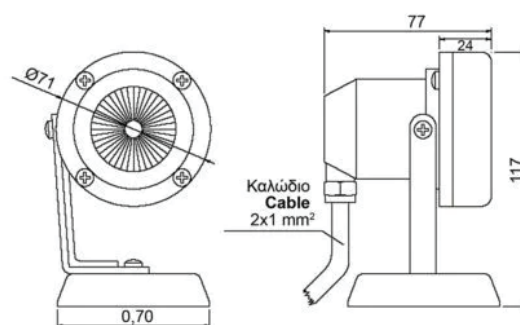

### Features

Material- Black polyamide. Protection degree- IP68. Light colour- Daylight white, warm white, blue or RGB. 1.65m of H07RN-F neoprene cable size 2x1mm<sup>2</sup>. Porcelain socket. Stainless steel fasteners. Underwater installation.