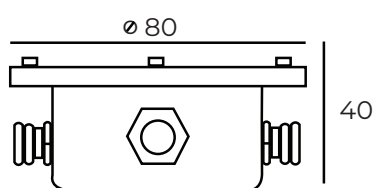

### Specification

Made in stainless steel AISI 316. Ip68 water protection supplied with set of Alloy copper plating nickel connectors.

Code	Description	Connection
00851568	12mm connector	4
00851569	8mm connector	6
00851570	14mm connector	4
00851571	12mm connector	10
00851572	8mm connector	6
00851572	18mm connector	6