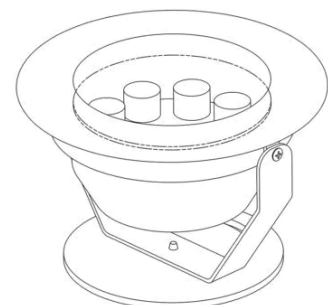

LED Pool Lighting

► Fountain & Water Features Mega 100 / 200

LED Fountain Light Mega 100

Code	Watt	V	Colour	Colour temp	Lumen
00859031	19W	12 DC	Cool White	6000k	1850 lm
00859032	28W	12 DC	Cool White	6000k	2921 lm
00859033	25W	12 DC	RGB	-	1450 lm

Features

Material - stainless steel, AISI-316. Finish- polished. Protection degree- IP68. Light colour: cool white or RGB. 16 illumination programme modes. 4m of H07RN-F neoprene cable size 2x1mm. Stainless steel fasteners. Underwater installation.

LED Fountain Light Mega 200

Code	Watt	V	Colour	Colour temp	Lumen
00859034	22W	12 DC	Cool White	6000k	2340 lm
00859035	22W	12 DC	Blue	-	570 lm
00859036	22W	12 DC	RGB	-	1062 lm

Features

Material - stainless steel, AISI-316. Finish- polished. Protection degree- IP68. Light colour: cool white orange Blue or RGB. 16 illumination programme modes (for ULFD-11R90-M). H07RN-F neoprene cable. Suitable for water effects of higher intensity. Strong silicone bulb O'ring. Tempered safety glass. Underwater installation.

Lighting