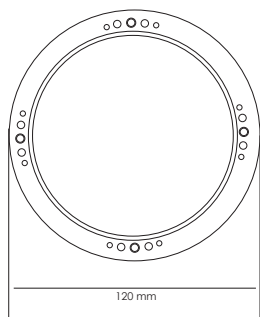

Specification

PROTEAM Europa wall mounted Mini Slim LED light with plastic frame and SS Frame. It can also be used for concrete spa, tubs and water bodies having a depth of 500mm or more. In case of single color LED lights no synchronization control panel required. RGB lights synchronization modulator is required. The light synchronization features require connection to LED modulator with remote control. Nominal color temperature for cool white 6000K and warm white 3000K, Red Blue, Green.