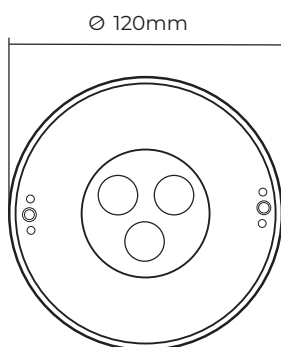

LED Pool Lighting Vega 50

PROTEAM Europa wall and floor ultra slim stainless steel 316 material LED light with plastic niche. It can be used for concrete spa, bath tubs and water bodies having a depth of 600mm or more. In case of single color LED lights, no synchronization control panel required. RGB lights synchronization modulator is required. The light synchronization features require connection to LED modulator with remote control. Nominal color temperature for cool white 6000k, warm white 3000k, Red, Blue, Green.

Lighting

Code	Power	Color	Color temp	Diameter	Voltage	Lumens
008516050	3X3W	● Warm White	3000k	120mm	12VAC	364LM/3000K
008516051	3X3W	● Cool White	6000 k	120mm	12VAC	372LM/6000K
008516052	3X3W	● RGB 3 in 1	-	120mm	24VAC	R=70 G=230 B=90
008516053	3X1W	● Warm White	3000k	120mm	12VAC	70LM/3000K
008516054	3X1W	● Cool White	6000 k	120mm	12VAC	70LM/6000K
008516055	3X1W	● RGB 3 in 1	-	120mm	24VAC	R=62 G=115 B=45