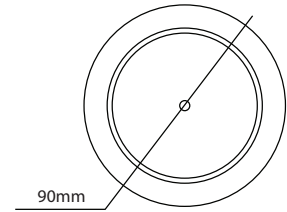

## ► ABS / SS WHITE & RGB LED Dichro Lights

Mini Flat

Mini Flat 100

Multi color

Cable included

IP 68

CONCRETE POOLS

LINER POOLS