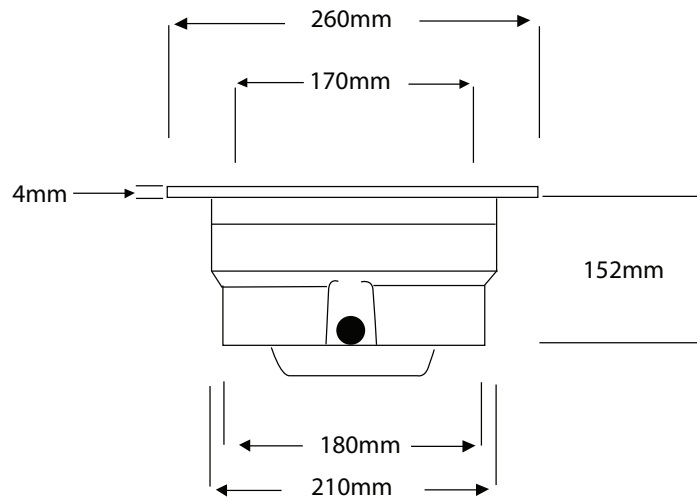

Multi color

Wifi

Cable Included

IP 68

CONCRETE POOLS

LINER POOLS

Energy Efficiency

Lighting