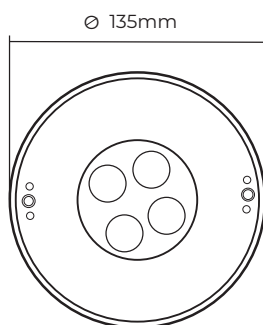

LED Pool Lighting Vega 100

PROTEAM Europa wall and floor ultra slim stainless steel 316 material LED light with plastic niche. It can be used for concrete spa, bath tubs and water bodies having a depth of 600mm or more. In case of single color LED lights, no synchronization control panel required. RGB lights synchronization modulator is required. The light synchronization features require connection to LED modulator with remote control. Nominal color temperature for cool white 6000k, warm white 3000k, Red, Blue, Green.

Code	Power	Color	Color temp	Diameter	Voltage	Lumens
00851857	4X1W	Warm White	3000k	135mm	12VAC	364LM/3000K
00851858	4X1W	Cool White	6000 k	135mm	12VAC	372LM/6000K
00851859	4X1W	RGB 3 in 1	-	135mm	24VDC	R=70 G=230 B=90
00851860	4X2W	Warm White	3000k	135mm	12VAC	616LM/3000K
00851861	4X2W	Cool White	6000k	135mm	12VAC	630LM/6000K
00851862	4X2W	RGB 3 in 1	-	135mm	24VDC	R=130 G=430 B=170