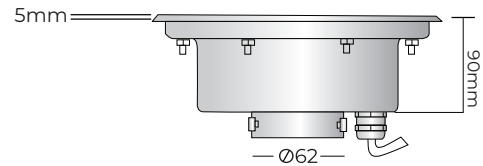

LED Pool Lighting

► Dry Deck Jet Mono 100 / Dancing Fountain