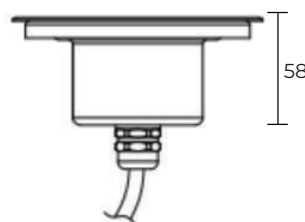

LED Pool Lighting Vega 50

PROTEAM Europa wall and floor ultra slim stainless steel 316 material LED light with plastic niche. It can be used for concrete spa, bath tubs and water bodies having a depth of 600mm or more. In case of single color LED lights, no synchronization control panel required. RGB lights synchronization modulator is required. The light synchronization features require connection to LED modulator with remote control. Nominal color temperature for cool white 6000k, warm white 3000k, Red, Blue, Green.

Lighting

Code	Power	Color	Color temp	Diameter	Voltage	Lumens
008516050	3X3W	● Warm White	3000k	120mm	12VAC	364LM/3000K
008516051	3X3W	● Cool White	6000 k	120mm	12VAC	372LM/6000K
008516052	3X3W	● RGB 3 in 1	-	120mm	24VAC	R=70 G=230 B=90
008516053	3X1W	● Warm White	3000k	120mm	12VAC	70LM/3000K
008516054	3X1W	● Cool White	6000 k	120mm	12VAC	70LM/6000K
008516055	3X1W	● RGB 3 in 1	-	120mm	24VAC	R=62 G=115 B=45