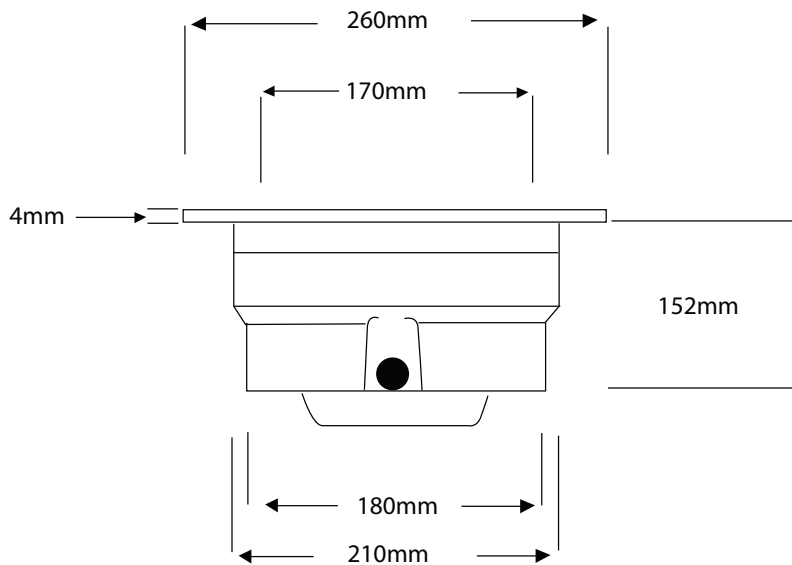

Specification

Front SS face plate thickness only 4mm | Recessed pool light for concrete pool | Made of SS AISI 316 front face and SS niche Super LED panel with 20,25,35,50 and 60W available | LED panel life 50,000 hrs. | 16 programs of lighting in RGB version | 2.50M cable H07AN-F 2*1 core UV protection | Chemical resistance | Protection rate IP 68 | Easy to replace the panel without lowering the water | Under water use only