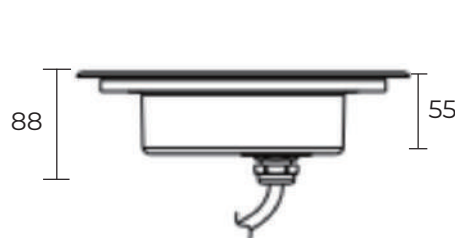

LED Pool Lighting Vega 200

PROTEAM Europa wall and floor ultra slim stainless steel 316 material LED light with plastic niche. It can be used for concrete spa, bath tubs and water bodies having a depth of 600mm or more. In case of single color LED lights, no synchronization control panel required. RGB lights synchronization modulator is required. The light synchronization features require connection to LED modulator with remote control. Nominal color temperature for cool white 6000k, warm white 3000k, Red, Blue, Green.

Code	Power	Color	Color temp	Diameter	Voltage	Lumens
00851863	12X1W	Warm White	3000k	205mm	12VAC	1456LM/3000K
00851864	12X1W	Cool White	6000k	205mm	12VAC	1460LM/6000K
00851865	12X1W	RGB 3 in 1	-	205mm	24VDC	R=280 G=920 B=360
00851866	12X2W	Warm White	3000k	205mm	12VAC	2620LM/3000K
00851867	12X2W	Cool White	6000k	205mm	12VAC	2630LM/6000K
00851868	12X2W	RGB 3 in 1	-	205mm	24VDC	R=520 G=1720 B=680