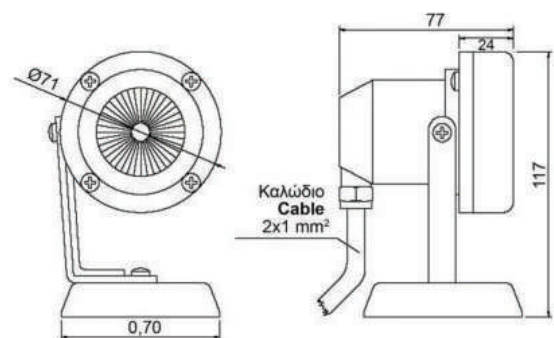

LED Pool Lighting

► Undewater LED Lights For Fountain & Water Features

Multi color

Cable Included

Energy Efficiency

Code	Watt	V	Colour	Colour temp	Lumen
00859010	5	12 DC	● Warm White	3000k	480 lm
00859011	5	12 DC	● Cool White	6000k	450 lm
00859012	5	12 DC	● Blue	-	450 lm
00859013	6	12 DC	● Warm White	3000k	540 lm
00859014	6	12 DC	● Cool White	6000k	600 lm
00859015	8	12 DC	● Blue	-	165 lm
00859016	10	12 DC	● RGB	-	400 lm

Lighting

Features

Material- stainless steel. | Finish- Polished, AISI-316. | Protection degree: IP68. | Light colour: daylight white, warm white, blue or RGB. 1.65m of H07RN-F neoprene cable size 2x1mm². Underwater installation.

Code	Watt	V	Colour	Colour temp	Lumen
00859017	5	12 DC	● Warm White	3000k	480 lm
00859018	5	12 DC	● Cool White	6000k	450 lm
00859019	5	12 DC	● Blue	-	450 lm
00859020	6	12 DC	● Warm White	3000k	540 lm
00859021	6	12 DC	● Cool White	6000k	600 lm
00859022	8	12 DC	● Blue	-	165 lm
00859023	10	12 DC	● RGB	-	400 lm