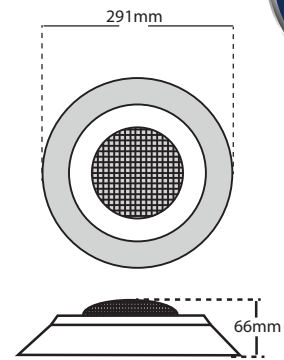

LED Pool Lighting

► LED Pool Lighting Extra Flat

Multi color

Cable included

IP 68

CONCRETE POOLS

LINER POOLS

Energy Efficiency

Code	Power	Color	Color temp	Lumens	Voltage
00851016	12W	Warm white	3000k	700	12V AC
00851017	12W	blue	-	700	12V AC
00851018	12W	Cool white	6000k	800	12V AC
00851019	12W	Red	-	800	12V AC
00851020	12W	Green	-	800	12V AC
00851026	12W	RGB	-	500	12V AC

Lighting

Extra flat light LED

PROTEAM Europa Wall mounted extra flat swimming pool light 12W, 12V AC 144LED lighting of maximum 504000mCD. It is supplied flexible underwater cable HO7RN-F2x1,5m. Designed only for concrete pools. This is made up of highly chemical - proof plastic and includes special fixing parts for its installation. Its practical construction provides an easy and very quick installation. All you have to do is simply screw the fixing unit or part on the wall using the supplied screw. Then you insert and adjust the light on the part mounted on the wall. This innovating light is ideal for already made swimming pools and performs a vivid illumination using a lower amount which makes it economical Protection rate IP-68. This light can be fixed to the wall either by a plastic round shaped fixing ring or by a plastic rectangular shaped fixing plate.

Wall mounted pool light for concrete pools in ABS | One hundred units single-colour LEDs in 12V-4.50W 10 Total mCD252000 for orange coloured LEDs | Total mCD360000 for blue coloured LEDs Total mCD396000 for white coloured LEDs | Total mCD432000 for red coloured LEDs | Total mCD604000 for green coloured LEDs 2.50m cable HO7RN-F | 1m of flexible conduit hose | Tempered protection glass Protection rate IP-68 | Easy to install - Easy service | UV protection | Option- Different cable length.

Extra flat light 144 LED multi colour

Proteam Europa Wall mounted swimming pool light, bearing 144 LEDs in 12V-4.50W a seven colour changing function maximum 504000mCD. It is supplied complete with stainless steel reflector, flexible hose and 2.50m of special underwater cable HO7RN-F 2x1.5m. Designed only for concrete pools. This light can be fixed to the wall either by a plastic round shaped fixing ring or by a stainless steel rectangular shaped fixing plate. Protection IP-68.

Wall mounted pool light for concrete pools | Materials ABS (S.S. frame on request) | One hundred units changing colour LEDs in 12V-4.50W 10 Seven coloured changing function | Total mCD:504000 | 2.50m cable HO7RN-F | 1m of flexible conduit hose Tempered protection glass | Protection rate: IP-68 | Easy to install - Easy service | UV protection.