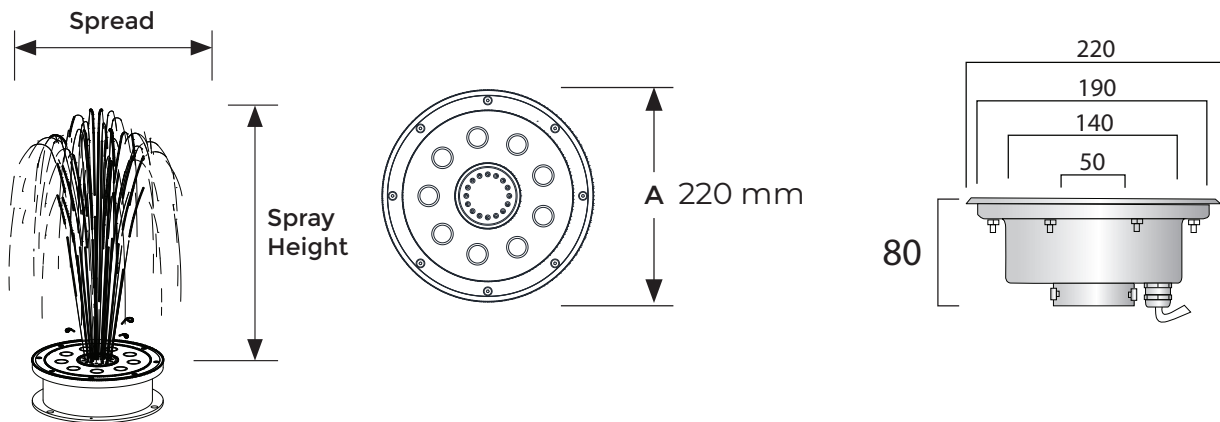

### Specifications

Power 24W | Voltage 12V-24V DC | Colour Warm white, Cool white, RGB | Standard Cable Length 2m | Material SS AISI 316 | Connection 1" BSP inlet connection | Protection IP 68