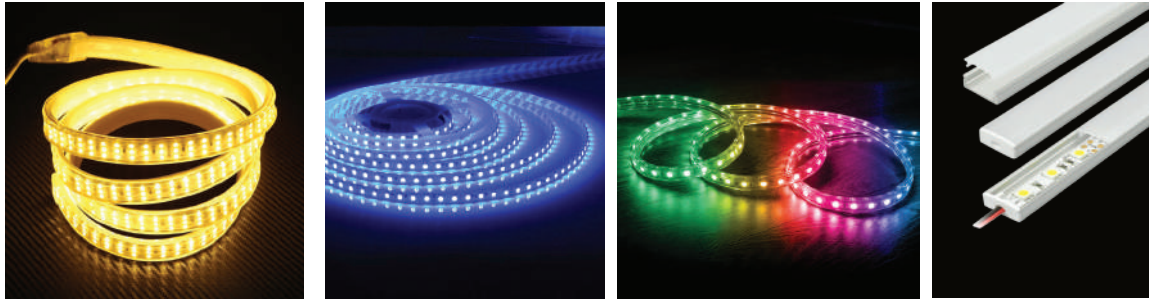

LED Pool Lighting

► Flexible LED Strip Lights (30/60) LED Per Meter

Specification

Maintenance free, with 3M adhesive tape on the back for easy installation. Solid-state, high shock or vibration resistant. Continuous length flexible LED light strips. Waterproof or non-waterproof are available. Low power consumption, high intensity. Major reduction in power costs. Long life up to 50,000 hours. Standard CE certification and ROHS compliance LED QTY 30/60 psc 5050 SMD LED per meter. IP Rate IP20/IP65/IP67/IP68. Strip size 5m length

Code	LED	LED Qty (m)	Colour	Colour temp	Input Voltage	Wattage (m)
30Pcs LED Per meter						
00852310	5050 SMD	30	Red	-	12/24 VDC	7.2
00852311	5050 SMD	30	Green	-	12/24 VDC	7.2
00852312	5050 SMD	30	Blue	-	12/24 VDC	7.2
00852313	5050 SMD	30	Yellow	-	12/24 VDC	7.2
00852314	5050 SMD	30	Cool White	6000k	12/24 VDC	7.2
00852315	5050 SMD	30	Warm White	3000k	12/24 VDC	7.2
00852316	5050 SMD	30	RGB	-	12/24 VDC	7.2
60Pcs LED Per meter						
00852317	5050 SMD	60	Red	-	12/24 VDC	14.4
00852318	5050 SMD	60	Green	-	12/24 VDC	14.4
00852319	5050 SMD	60	Blue	-	12/24 VDC	14.4
00852320	5050 SMD	60	Yellow	-	12/24 VDC	14.4
00852321	5050 SMD	60	Cool White	6000k	12/24 VDC	14.4
00852322	5050 SMD	60	Warm White	3000k	12/24 VDC	14.4
00852323	5050 SMD	60	RGB	-	12/24 VDC	14.4
Aluminium Profile						
00852324	1 mtr Length				IP Rating 20	

Lighting