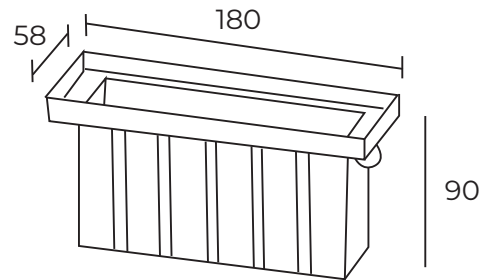

LED Pool Lighting

► Fountain & Water Features Inground Light

Technical Specification

Code	Watt	V	Colour	Colour temp	Size	Lumen
00859037	6W	12 AC	● Warm White	3000k	200 x 63 x 84mm	360 lm
00859038	18W	12 AC	● Cool White	6000k	200 x 63 x 84mm	790 lm
00859039	6W	12 AC	● Warm White	3000k	300 x 75 x 90mm	360 lm
00859040	18W	12 AC	● Cool White	6000k	300 x 75 x 90mm	790 lm

Lighting

Specification

The lamp body is made of finely thickened stainless steel material, which is durable, waterproof and rust-proof, and does not fade, demonstrating good quality. It adopts waterproof intelligent IC constant current drive, overload and undervoltage protection, high-precision intelligent control circuit to ensure voltage stability and ensure the life of the lamp. Enjoy this beautiful ceiling light and immerse your living space in a beautiful lighting