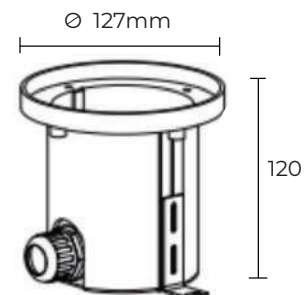

LED Pool Lighting Vega 100

PROTEAM Europa wall and floor ultra slim stainless steel 316 material LED light with plastic niche. It can be used for concrete spa, bath tubs and water bodies having a depth of 600mm or more. In case of single color LED lights, no synchronization control panel required. RGB lights synchronization modulator is required. The light synchronization features require connection to LED modulator with remote control. Nominal color temperature for cool white 6000k, warm white 3000k, Red, Blue, Green.

Code	Power	Color	Color temp	Diameter	Voltage	Lumens
00851857	4X1W	Warm White	3000k	135mm	12VAC	364LM/3000K
00851858	4X1W	Cool White	6000 k	135mm	12VAC	372LM/6000K
00851859	4X1W	RGB 3 in 1	-	135mm	24VDC	R=70 G=230 B=90
00851860	4X2W	Warm White	3000k	135mm	12VAC	616LM/3000K
00851861	4X2W	Cool White	6000k	135mm	12VAC	630LM/6000K
00851862	4X2W	RGB 3 in 1	-	135mm	24VDC	R=130 G=430 B=170