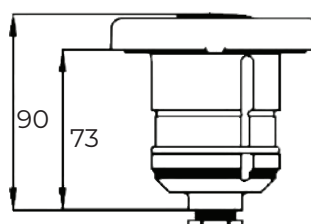

Features

Performance, 6W for RGB light | 2.5m cable H07RN-F 2*1.5m | Protection rate IP68 For RGB lights must use remote control system | and that can control up to 4 lights UV protection