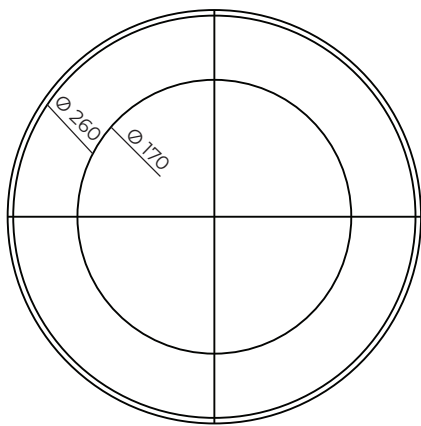

Multi color

Cable Included

IP 68

CONCRETE POOLS

LINER POOLS

Energy Efficiency

Lighting