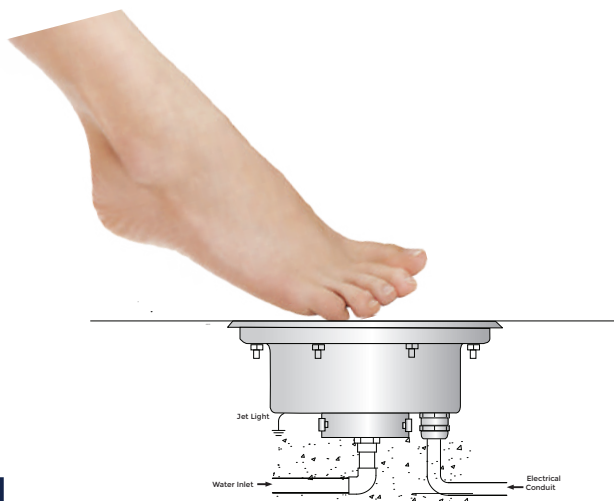

### Specifications

Power 24W | Voltage 12V-24V DC | Colour Warm white, Cool white, RGB | Standard Cable Length 2m | Material SS AISI 316 | Connection 1" BSP inlet connection | Protection IP 68