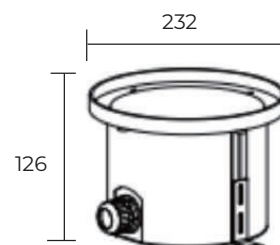

LED Pool Lighting Vega 250

PROTEAM Europa wall and floor ultra slim stainless steel 316 material LED light with plastic niche. It can be used for concrete spa, bath tubs and water bodies having a depth of 600mm or more. In case of single color LED lights, no synchronization control panel required. RGB lights synchronization modulator is required. The light synchronization features require connection to LED modulator with remote control. Nominal color temperature for cool white 6000k, warm white 3000k, Red, Blue, Green.

Lighting

Code	Power	Color	Color temp	Diameter	Voltage	Lumens
00851875	18X1W	● Warm White	3000k	250mm	12VAC	2184LM/3000K
00851876	18X1W	● Cool White	6000k	250mm	12VAC	2190LM/6000K
00851877	18X1W	● RGB 3 in 1	-	250mm	24VDC	R=420 G=1380 B=540
00851878	18X2W	● Warm White	3000k	250mm	12VAC	3930LM/3000K
00851879	18X2W	● Cool White	6000k	250mm	12VAC	3950LM/6000K
00851880	18X2W	● RGB 3 in 1	-	250mm	24VDC	R=780 G=2580 B=1020