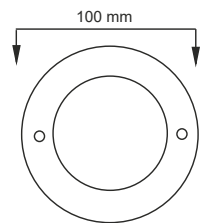

LED Pool Lighting

► LED Pool Lighting Ultra Plus

Multi color

Cable Included

IP 68

CONCRETE POOLS

LINER POOLS

Energy Efficiency

LED Pool Lighting Ultra plus ABS / SS

Proteam Europa ultra plus 8 mm thickness swimming pool and spa LED lights. LED lamps made of SMD Resin with high light output. The light is very easy to assemble and comes with a white high chlorine resistant plastic ring. These can be mounted in two ways and directly against the wall without cable space. Color temperature 2700k- 6500k, Beam angle 120°, IP 68, Cable length 3m.

Lighting

Ultra Plus ABS

Code	Power	Color	Color temp	Dia	Lumens	Voltage	LED
00852232	5W	RGB	-	100mm	400m	12V DC	SMD2835
00852233	5W	Cool white	6000K	100mm	450m	12VDC	SMD2835
00852234	5W	Warm white	3000k	100mm	450m	12VDC	SMD2835
00852235	5W	Blue	-	100mm	400m	12VDC	SMD2835
00852236	8W	RGB	-	100mm	640m	12VDC	SMD2835
00852237	8W	Cool white	6000K	100mm	680m	12VDC	SMD2835
00852238	8W	Warm white	3000k	100mm	700m	12VDC	SMD2835
00852239	8W	Blue	-	100mm	640m	12VDC	SMD2835
00852240	10W	RGB	-	100mm	800m	12VDC	SMD2835
00852241	10W	Cool white	6000K	100mm	890m	12VDC	SMD2835
00852242	10W	Warm white	3000k	100mm	920m	12VDC	SMD2835
00852243	10W	Blue	-	100mm	800m	12VDC	SMD2835

Ultra Plus SS AISI 316