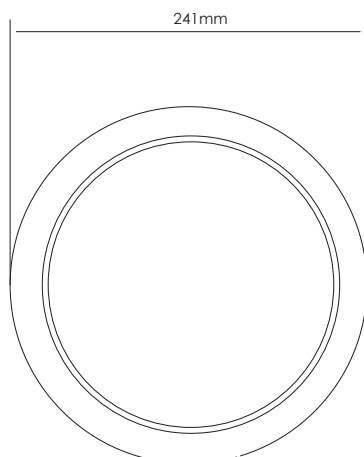

Multi color

Wifi

Cable Included

IP 68

CONCRETE POOLS

LINER POOLS

Energy Efficiency

Lighting

Code	Power	Color	Color temp	Lumens	Voltage	LED
00851069	18W	● Warm white	3000k	1500lm	12V DC	SMD2835
00851070	20W	● Warm white	3000k	1700lm	12V DC	SMD2835
00851071	25W	● Warm white	3000k	2100lm	12V DC	SMD2835
00851072	35W	● Warm white	3000k	3000lm	12V DC	SMD2835
00851073	50W	● Warm white	3000k	4300lm	12V DC	SMD2835
00851074	18W	● Cool white	6000k	1600lm	12V DC	SMD2835
00851075	20W	● Cool white	6000k	1800lm	12V DC	SMD2835
00851076	25W	● Cool white	6000k	2250lm	12V DC	SMD2835
00851077	35W	● Cool white	6000k	3150lm	12V DC	SMD2835
00851078	50W	● Cool white	6000k	4500lm	12V DC	SMD2835
00851079	18W	● RGB	-	800lm	12V DC	SMD2835
00851080	20W	● RGB	-	900lm	12V DC	SMD2835
00851081	25W	● RGB	-	1100lm	12V DC	SMD2835
00851082	35W	● RGB	-	1500lm	12V DC	SMD2835
00851083	50W	● RGB	-	2200lm	12V DC	SMD2835
00851347	18W	● Blue	-	720lm	12V DC	SMD2835
00851348	20W	● Blue	-	900lm	12V DC	SMD2835
00851349	25W	● Blue	-	1100lm	12V DC	SMD2835
00851350	35W	● Blue	-	1500lm	12V DC	SMD2835
00851351	50W	● Blue	-	2200lm	12V DC	SMD2835