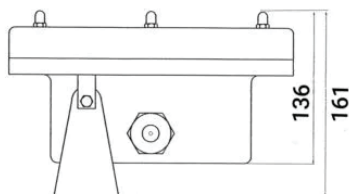

LED Pool Lighting

► Fountain & Water Features Mega 100 / 200

LED Fountain Light Mega 100

Code	Watt	V	Colour	Colour temp	Lumen
00859031	19W	12 DC	Cool White	6000k	1850 lm
00859032	28W	12 DC	Cool White	6000k	2921 lm
00859033	25W	12 DC	RGB	-	1450 lm

Features

Material - stainless steel, AISI-316. Finish- polished. Protection degree- IP68. Light colour: cool white or RGB. 16 illumination programme modes. 4m of H07RN-F neoprene cable size 2x1mm. Stainless steel fasteners. Underwater installation.

LED Fountain Light Mega 200

Code	Watt	V	Colour	Colour temp	Lumen
00859034	22W	12 DC	Cool White	6000k	2340 lm
00859035	22W	12 DC	Blue	-	570 lm
00859036	22W	12 DC	RGB	-	1062 lm

Features

Material - stainless steel, AISI-316. Finish- polished. Protection degree- IP68. Light colour: cool white orange Blue or RGB. 16 illumination programme modes (for ULFD-11R90-M). H07RN-F neoprene cable. Suitable for water effects of higher intensity. Strong silicone bulb O'ring. Tempered safety glass. Underwater installation.

Lighting