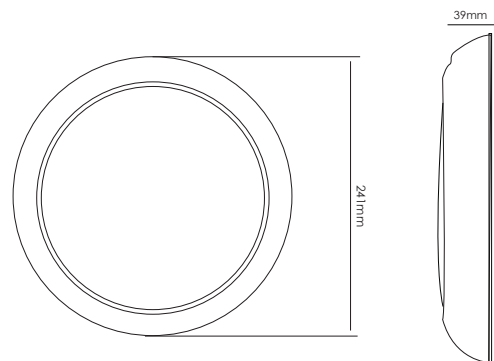

LED Pool Lighting

► LED Pool Lighting Pro Flex

Features

- Material: stainless steel (AISI-316).
- IP rating: IP68.
- Light colour: Warm white, cool white, blue, RGB.
- 2m cable H07RN-F, cable size 2x1mm².
- Faceplate thickness: 38mm.
- Dimensions: Ø 240x38mm.
- Underwater installation.
- Installation position: wall.
- Type of pool: concrete.
- UV protection & chemical resistance.
- Easy installation & service.

COLORIMETRIC PARAMETER