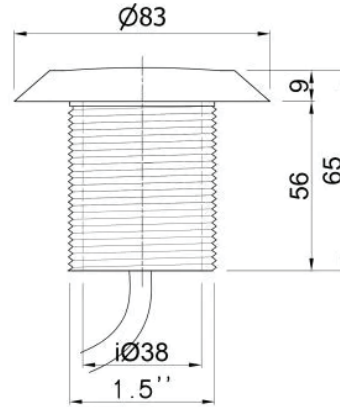

Luma 100

Lighting