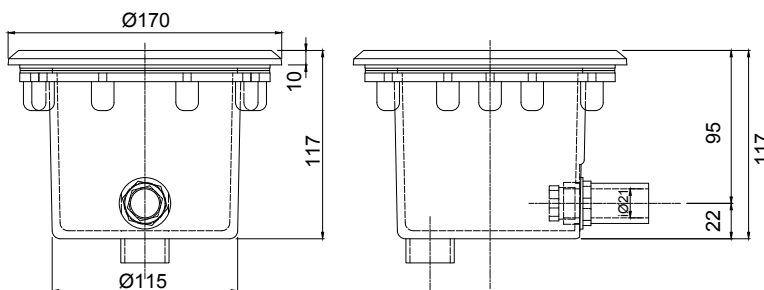

### Features

Material- stainless steel (AISI-316) faceplate & white ABS plastic body.

IP rating- IP68 up to a depth of 1 m.

Installation- wall niche.

Light colour- daylight white, warm white, blue, or RGB. Dimming ability for warm white and daylight white illumination.