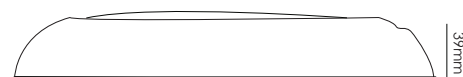

Multi color

Wifi

Cable Included

IP 68

CONCRETE POOLS

LINER POOLS

Energy Efficiency

Lighting

Code	Power	Color	Color temp	Lumens	Voltage	LED
00851069	18W	● Warm white	3000k	1500lm	12V DC	SMD2835
00851070	20W	● Warm white	3000k	1700lm	12V DC	SMD2835
00851071	25W	● Warm white	3000k	2100lm	12V DC	SMD2835
00851072	35W	● Warm white	3000k	3000lm	12V DC	SMD2835
00851073	50W	● Warm white	3000k	4300lm	12V DC	SMD2835
00851074	18W	● Cool white	6000k	1600lm	12V DC	SMD2835
00851075	20W	● Cool white	6000k	1800lm	12V DC	SMD2835
00851076	25W	● Cool white	6000k	2250lm	12V DC	SMD2835
00851077	35W	● Cool white	6000k	3150lm	12V DC	SMD2835
00851078	50W	● Cool white	6000k	4500lm	12V DC	SMD2835
00851079	18W	● RGB	-	800lm	12V DC	SMD2835
00851080	20W	● RGB	-	900lm	12V DC	SMD2835
00851081	25W	● RGB	-	1100lm	12V DC	SMD2835
00851082	35W	● RGB	-	1500lm	12V DC	SMD2835
00851083	50W	● RGB	-	2200lm	12V DC	SMD2835
00851347	18W	● Blue	-	720lm	12V DC	SMD2835
00851348	20W	● Blue	-	900lm	12V DC	SMD2835
00851349	25W	● Blue	-	1100lm	12V DC	SMD2835
00851350	35W	● Blue	-	1500lm	12V DC	SMD2835
00851351	50W	● Blue	-	2200lm	12V DC	SMD2835