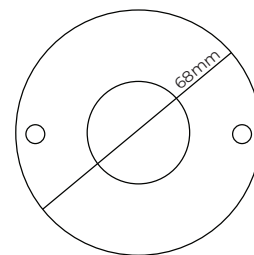

Specification

PROTEAM Europa LED light for pool and spa. Made in stainless steel and ABS plastic niche. Maximum power available 3W / 12V AC / DC with 3 high power LED bulbs. It comes in Black strong ABS plastic which gives an equally beautiful outfit to the light fixture and fits perfectly in swimming pools and spas.