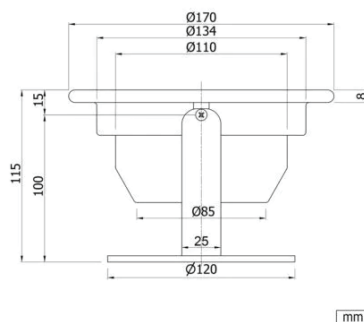

LED Pool Lighting

► Fountain & Water Features Mega 100 / 200

LED Fountain Light Mega 100

Code	Watt	V	Colour	Colour temp	Lumen
00859031	19W	12 DC	Cool White	6000k	1850 lm
00859032	28W	12 DC	Cool White	6000k	2921 lm
00859033	25W	12 DC	RGB	-	1450 lm

Features

Material - stainless steel, AISI-316. Finish- polished. Protection degree- IP68. Light colour: cool white or RGB. 16 illumination programme modes. 4m of H07RN-F neoprene cable size 2x1mm. Stainless steel fasteners. Underwater installation.

LED Fountain Light Mega 200

Code	Watt	V	Colour	Colour temp	Lumen
00859034	22W	12 DC	Cool White	6000k	2340 lm
00859035	22W	12 DC	Blue	-	570 lm
00859036	22W	12 DC	RGB	-	1062 lm

Features

Material - stainless steel, AISI-316. Finish- polished. Protection degree- IP68. Light colour: cool white orange Blue or RGB. 16 illumination programme modes (for ULFD-11R90-M). H07RN-F neoprene cable. Suitable for water effects of higher intensity. Strong silicone bulb O'ring. Tempered safety glass. Underwater installation.

Mega 200

Lighting