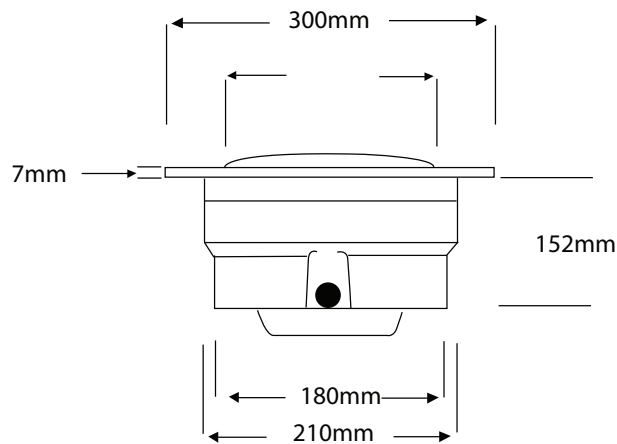

Specification

Front SS face plate thickness only 7mm | Recessed pool light for concrete pool | Made of SS AISI 316 front face and SS niche Super LED panel with 20,25,35,50 and 60W available | LED panel life 50,000 hrs. | 16 programs of lighting in RGB version 2.50M cable H07AN-F 2*1 core | UV protection | Chemical resistance | Protection rate IP 68 | Easy to replace the panel without lowering the water Under water use only