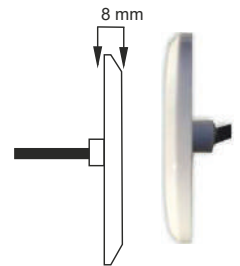

LED Pool Lighting

► LED Pool Lighting Ultra Plus

Multi color

Cable Included

IP 68

CONCRETE POOLS

LINER POOLS

Energy Efficiency

LED Pool Lighting Ultra plus ABS / SS

Proteam Europa ultra plus 8 mm thickness swimming pool and spa LED lights. LED lamps made of SMD Resin with high light output. The light is very easy to assemble and comes with a white high chlorine resistant plastic ring. These can be mounted in two ways and directly against the wall without cable space. Color temperature 2700k- 6500k, Beam angle 120°, IP 68, Cable length 3m.

Lighting

Ultra Plus ABS

Code	Power	Color	Color temp	Dia	Lumens	Voltage	LED
00852232	5W	RGB	-	100mm	400m	12V DC	SMD2835
00852233	5W	Cool white	6000K	100mm	450m	12VDC	SMD2835
00852234	5W	Warm white	3000k	100mm	450m	12VDC	SMD2835
00852235	5W	Blue	-	100mm	400m	12VDC	SMD2835
00852236	8W	RGB	-	100mm	640m	12VDC	SMD2835
00852237	8W	Cool white	6000K	100mm	680m	12VDC	SMD2835
00852238	8W	Warm white	3000k	100mm	700m	12VDC	SMD2835
00852239	8W	Blue	-	100mm	640m	12VDC	SMD2835
00852240	10W	RGB	-	100mm	800m	12VDC	SMD2835
00852241	10W	Cool white	6000K	100mm	890m	12VDC	SMD2835
00852242	10W	Warm white	3000k	100mm	920m	12VDC	SMD2835
00852243	10W	Blue	-	100mm	800m	12VDC	SMD2835

Ultra Plus SS AISI 316