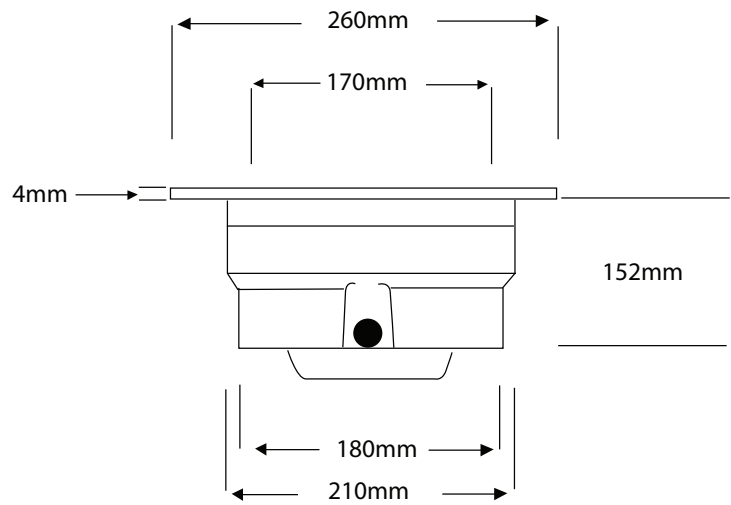

Multi color

Cable Included

IP 68

CONCRETE POOLS

LINER POOLS

Energy Efficiency

Lighting