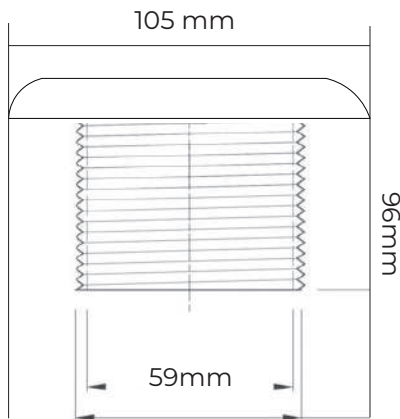

LED Pool Lighting

► Mini underwater lights

Spa Marine

Lighting

Pro Delux