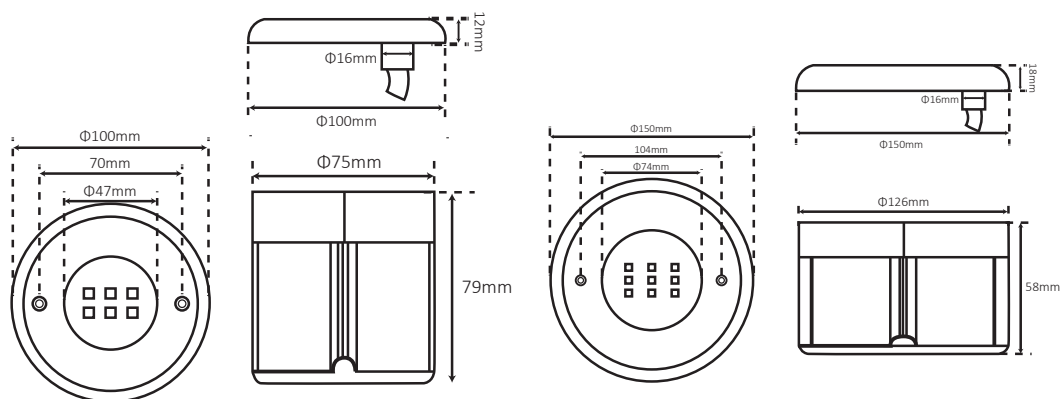

Specification

PROTEAM Europa wall and floor ultra mini stainless steel LED light. It can be used for concrete spa, bath tubs and water bodies having a depth of 600mm or more. In case of single color LED lights, no synchronization control panel required. Can be 2 wires or 4 wires required. The light synchronization features require connection to LED modulator with remote control. Nominal color temperature for cool white 6000K, warm white 3000K.

Code	Power	Color	Color temp	Lumens	Voltage
00857010	10w	Cool White	6000k	1000 lm	12VDC
00857011	10w	Warm White	3000k	900 lm	12VDC
00857012	10w	RGB	-	500 lm	12VDC
00857013	18w	Cool White	6000k	1800 lm	12VDC
00857014	18w	Warm White	3000k	1600 lm	12VDC
00857015	18w	RGB	-	900 lm	12VDC
00857016	30w	Cool White	6500k	3000 lm	12VDC
00857017	30w	Warm White	3200k	2500 lm	12VDC
00857018	30w	RGB	-	1200 lm	12VDC
00857019	50w	Cool White	6500k	3000 lm	12VDC
00857020	50w	Warm White	3200k	2500 lm	12VDC
00857021	50w	RGB	-	1200 lm	12VDC