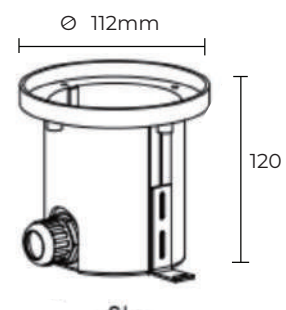

LED Pool Lighting Vega 50

PROTEAM Europa wall and floor ultra slim stainless steel 316 material LED light with plastic niche. It can be used for concrete spa, bath tubs and water bodies having a depth of 600mm or more. In case of single color LED lights, no synchronization control panel required. RGB lights synchronization modulator is required. The light synchronization features require connection to LED modulator with remote control. Nominal color temperature for cool white 6000k, warm white 3000k, Red, Blue, Green.

Lighting

Code	Power	Color	Color temp	Diameter	Voltage	Lumens
008516050	3X3W	● Warm White	3000k	120mm	12VAC	364LM/3000K
008516051	3X3W	● Cool White	6000 k	120mm	12VAC	372LM/6000K
008516052	3X3W	● RGB 3 in 1	-	120mm	24VAC	R=70 G=230 B=90
008516053	3X1W	● Warm White	3000k	120mm	12VAC	70LM/3000K
008516054	3X1W	● Cool White	6000 k	120mm	12VAC	70LM/6000K
008516055	3X1W	● RGB 3 in 1	-	120mm	24VAC	R=62 G=115 B=45