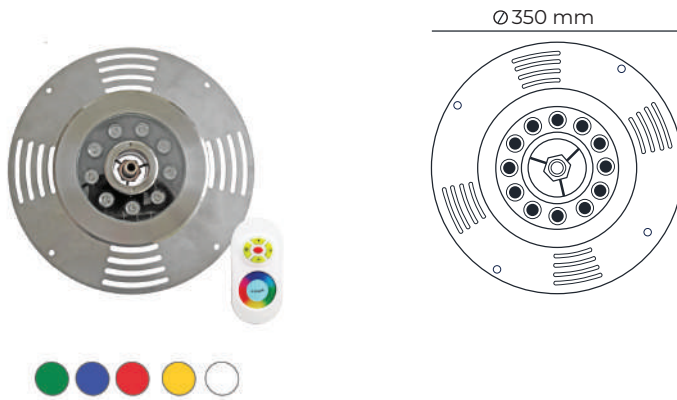

LED Pool Lighting

► Dry Deck Jet Mono 100 / Dancing Fountain