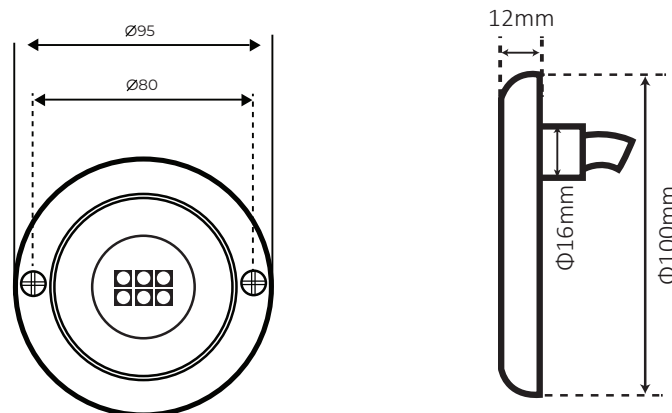

## Specification

PROTEAM Europa wall and floor ultra mini stainless steel LED light. It can be used for concrete spa, bath tubs and water bodies having a depth of 600mm or more. In case of single color LED lights, no synchronization control panel required. Can be 2 wires or 4 wires required. The light synchronization features require connection to LED modulator with remote control. Nominal color temperature for cool white 6000K, warm white 3000K.