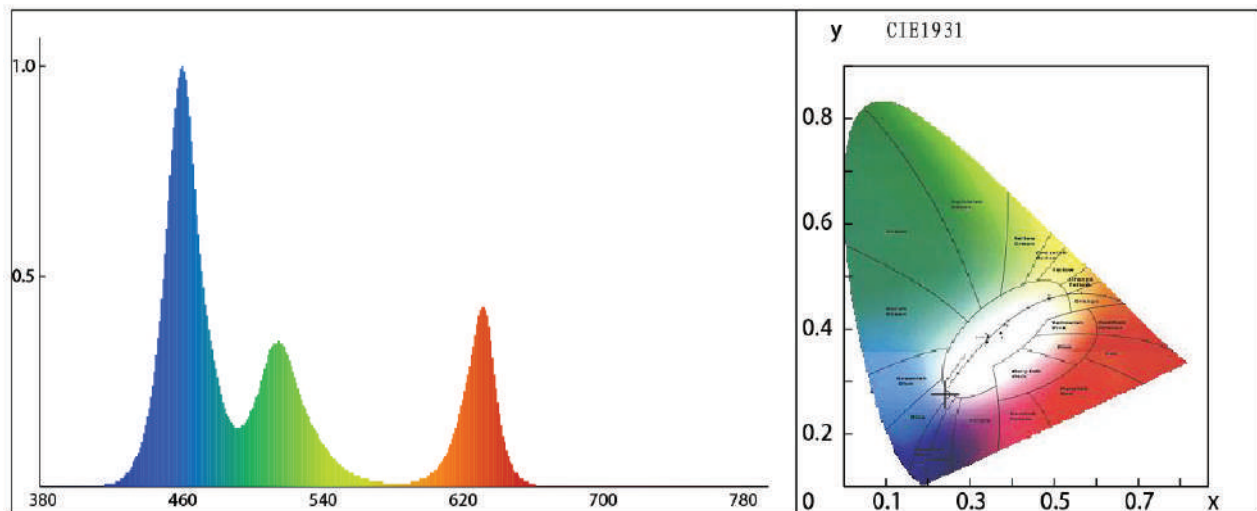

ABS UNDERWATER LIGHTS - Extra flat LED

PROTEAM Europa wall mounted extra flat LED light with acrylic frame. It can also be used for concrete spa, tubs and water bodies having a depth of 500mm or more. In case of single color LED lights no synchronization control panel required. RGB lights synchronization modulator is required. The light synchronization features require connection to LED modulator with remote control. Nominal color temperature for cool white 6400K and warm white 3000K, Red, Blue, Green.

Electrical 12V AC, max power consumption 50W for single | Complete with 2 Core 1.5mm Cable. | Moulded housing white ABS Electrical protection :IP -68 | Lamp life approx .50 ,000 hrs. | LED modulator required for RGB light for synchronization.

Lighting

Code	Power	Color	Color temp	Lumens	Voltage	LED
00851033	18W	● Warm white	3000k	1500lm	12V AC	SMD2835
00851034	18W	● Cool white	6000k	1600lm	12V AC	SMD2835
00851035	18W	● RGB	-	800lm	12V AC	SMD2835
00851039	18W	● Blue	-	720lm	12V AC	SMD2835
00851040	12W	● Blue	-	480lm	12V AC	SMD2835

Colorimetric Parameter