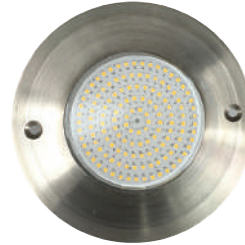

Ultra Plus SS

Multi color

Cable Included

IP 68

CONCRETE POOLS

LINER POOLS

Energy Efficiency

LED Pool Lighting Ultra plus ABS / SS

Proteam Europa ultra plus 8 mm thickness swimming pool and spa LED lights. LED lamps made of SMD Resin with high light output. The light is very easy to assemble and comes with a white high chlorine resistant plastic ring. These can be mounted in two ways and directly against the wall without cable space. Color temperature 2700k- 6500k, Beam angle 120°, IP 68, Cable length 3m.

Lighting

Ultra Plus ABS

Code	Power	Color	Color temp	Dia	Lumens	Voltage	LED
00852232	5W	RGB	-	100mm	400m	12V DC	SMD2835
00852233	5W	Cool white	6000K	100mm	450m	12VDC	SMD2835
00852234	5W	Warm white	3000k	100mm	450m	12VDC	SMD2835
00852235	5W	Blue	-	100mm	400m	12VDC	SMD2835
00852236	8W	RGB	-	100mm	640m	12VDC	SMD2835
00852237	8W	Cool white	6000K	100mm	680m	12VDC	SMD2835
00852238	8W	Warm white	3000k	100mm	700m	12VDC	SMD2835
00852239	8W	Blue	-	100mm	640m	12VDC	SMD2835
00852240	10W	RGB	-	100mm	800m	12VDC	SMD2835
00852241	10W	Cool white	6000K	100mm	890m	12VDC	SMD2835
00852242	10W	Warm white	3000k	100mm	920m	12VDC	SMD2835
00852243	10W	Blue	-	100mm	800m	12VDC	SMD2835

Ultra Plus SS AISI 316

00852244	5W	RGB	-	160mm	400m	12VDC	SMD2835
00852245	5W	Cool white	6000K	160mm	450m	12VDC	SMD2835
00852246	5W	Warm white	3000k	160mm	450m	12VDC	SMD2835
00852247	5W	Blue	-	160mm	400m	12VDC	SMD2835
00852248	8W	RGB	-	160mm	640m	12V DC	SMD2835
00852249	8W	Cool white	6000K	160mm	680m	12VDC	SMD2835
00852250	8W	Warm white	3000k	160mm	700m	12VDC	SMD2835
00852251	8W	Blue	-	160mm	640m	12VDC	SMD2835
00852252	10W	RGB	-	160mm	800m	12VDC	SMD2835
00852253	10W	Cool white	6000K	160mm	890m	12VDC	SMD2835
00852254	10W	Warm white	3000k	160mm	920m	12VDC	SMD2835
00852255	10W	Blue	-	160mm	800m	12VDC	SMD2835