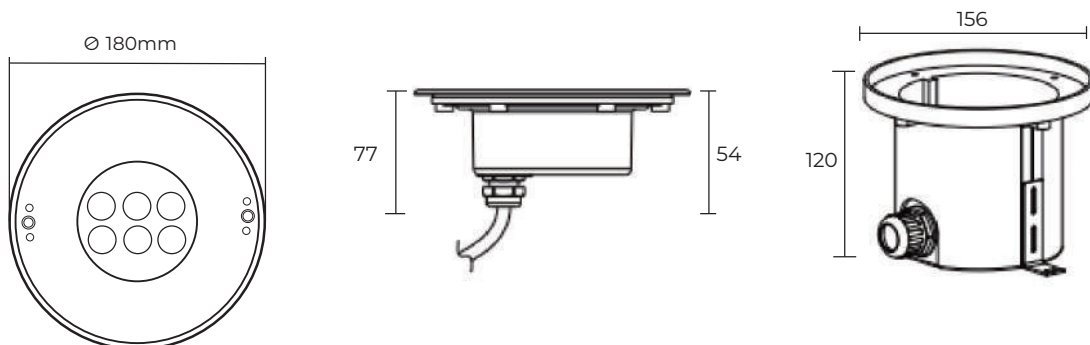

LED Pool Lighting Vega 150

PROTEAM Europa wall and floor ultra slim stainless steel 316 material LED light with plastic niche. It can be used for concrete spa, bath tubs and water bodies having a depth of 600mm or more. In case of single color LED lights, no synchronization control panel required. RGB lights synchronization modulator is required. The light synchronization features require connection to LED modulator with remote control. Nominal color temperature for cool white 6000k, warm white 3000k, Red, Blue, Green.

Lighting

Code	Power	Color	Color temp	Diameter	Voltage	Lumens
00851863	6X1W	Warm White	3000k	180mm	12VAC	728LM/3000K
00851864	6X1W	Cool White	6000k	180mm	12VAC	730LM/6000K
00851865	6X1W	RGB 3 in 1	-	180mm	24VDC	R=140 G=460 B=180
00851866	6X2W	Warm White	3000k	180mm	12VAC	1310LM/3000K
00851867	6X2W	Cool White	6000k	180mm	12VAC	1350LM/6000K
00851868	6X2W	RGB 3 in 1	-	180mm	24VDC	R=230 G=860 B=340