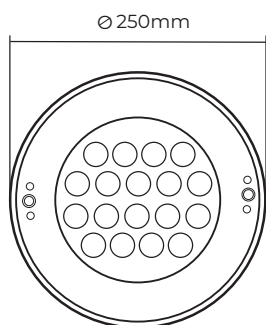

LED Pool Lighting Vega 250

PROTEAM Europa wall and floor ultra slim stainless steel 316 material LED light with plastic niche. It can be used for concrete spa, bath tubs and water bodies having a depth of 600mm or more. In case of single color LED lights, no synchronization control panel required. RGB lights synchronization modulator is required. The light synchronization features require connection to LED modulator with remote control. Nominal color temperature for cool white 6000k, warm white 3000k, Red, Blue, Green.

Lighting

Code	Power	Color	Color temp	Diameter	Voltage	Lumens
00851875	18X1W	● Warm White	3000k	250mm	12VAC	2184LM/3000K
00851876	18X1W	● Cool White	6000k	250mm	12VAC	2190LM/6000K
00851877	18X1W	● RGB 3 in 1	-	250mm	24VDC	R=420 G=1380 B=540
00851878	18X2W	● Warm White	3000k	250mm	12VAC	3930LM/3000K
00851879	18X2W	● Cool White	6000k	250mm	12VAC	3950LM/6000K
00851880	18X2W	● RGB 3 in 1	-	250mm	24VDC	R=780 G=2580 B=1020