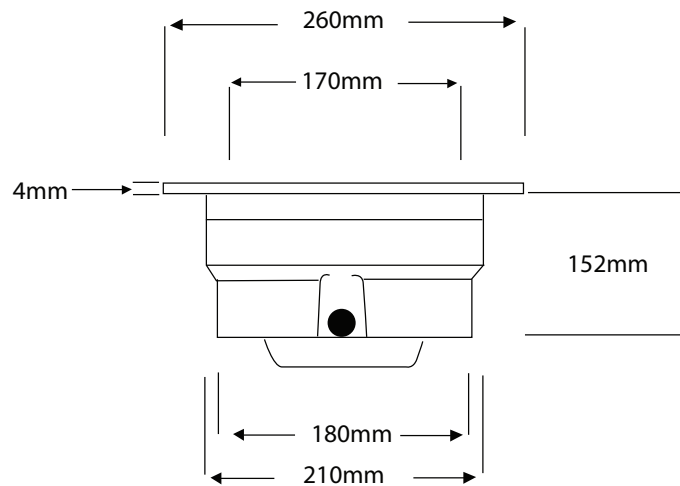

LED Pool Lighting

► LED Pool Lighting Pro Ultra Magic

Lighting

Specification

Front SS face plate thickness only 4mm | Recessed pool light for concrete pool | Made of SS AISI 316 front face and ABS niche Super LED panel with 20,25,35,50 and 60W available | LED panel life 50,000 hrs. | 16 programs of lighting in RGB version | 2.50M cable H07AN-F 4*1 core UV protection | Chemical resistance | Protection rate IP 68 | Easy to replace the panel without lowering the water | Under water use only