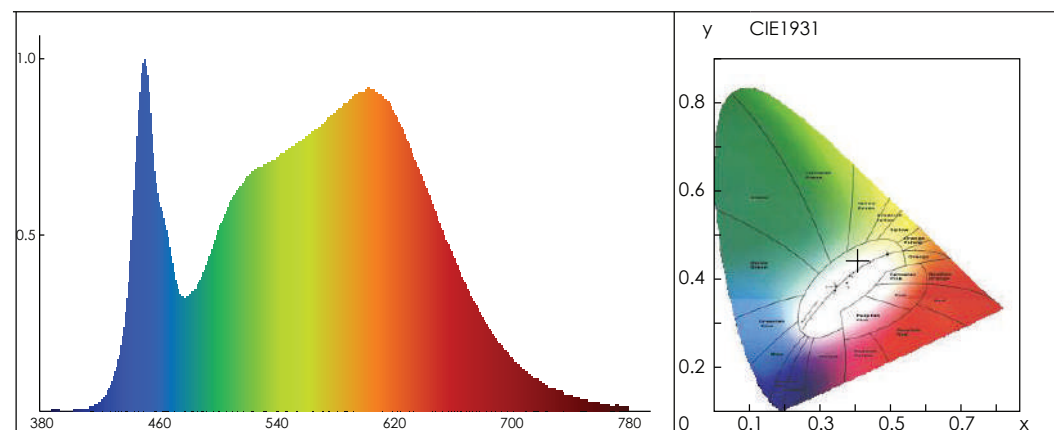

Colorimetric parameter