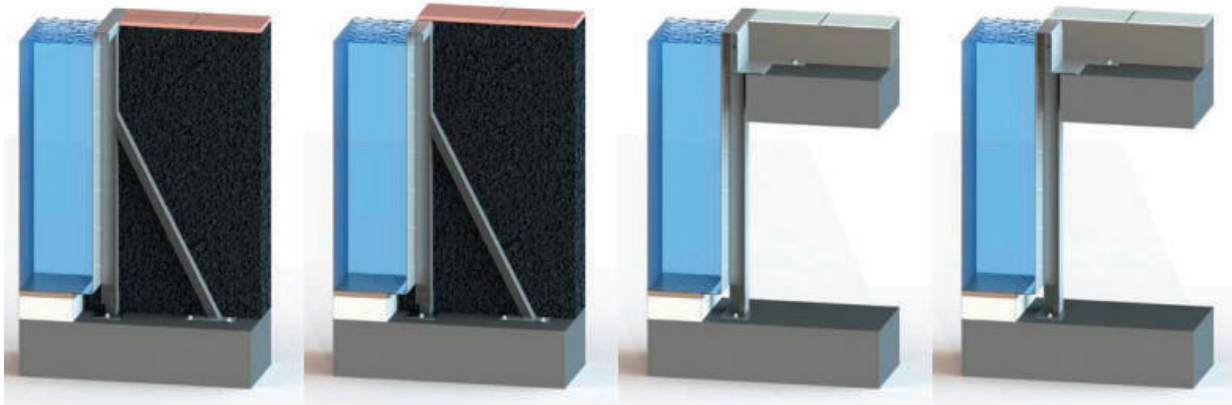

Relaxation Accessories

The calm zone in your pool
Access stairs are required for the installation of a bubbling bench. It promotes relaxed conversation and sunbathing

Swim Against The Stream

Competitive free style or relaxed swimming
Without reaching the order end of the pool with the Fluvo C2(G)counter current system you can adapt the counter flow and the air mixture to your requirement
Flow Rate 1000 lt / min

lighting accessories

This powerful white and RGB spa smart underwater spotlight

Diameter	130mm
Max. Current consumption	70Watt
Luminance	5600-7200 lm

► Skimmer Pools Harmonia

Selection From The Classic Line of Private Pools

Outdoor pool with Visible pool edge

Outdoor pool with Concealed pool edge

Indoor pool with Visible pool edge

Indoor pool with Concealed pool edge

Harmonia skimmer pools offer you the possibility of choosing between visible and concealed pool edge when designing your pool. Perimeter. This option is available regardless of material. Weather stone, wood or other material it is an option for both indoor and outdoor areas. The drawings clearly show the different between self supporting outdoor pools with angled supports as static support and self supporting indoor pools with surrounding concrete basis without angled supports.

Outdoor Pool

Indoor Pool

Level Deck Pools

Unlike skimmer pool, it is not necessary to scoops insects and leaves out of overflow pool. Surface dirt is guided to the overflow channel. The water is conveyed through the filter system and returned to the pool through the floor inlet channel as clean water. The drawing clearly show the difference between self-supporting outdoor pools with angled support as static and self supporting indoor pools with surrounding concrete basin without angled support.