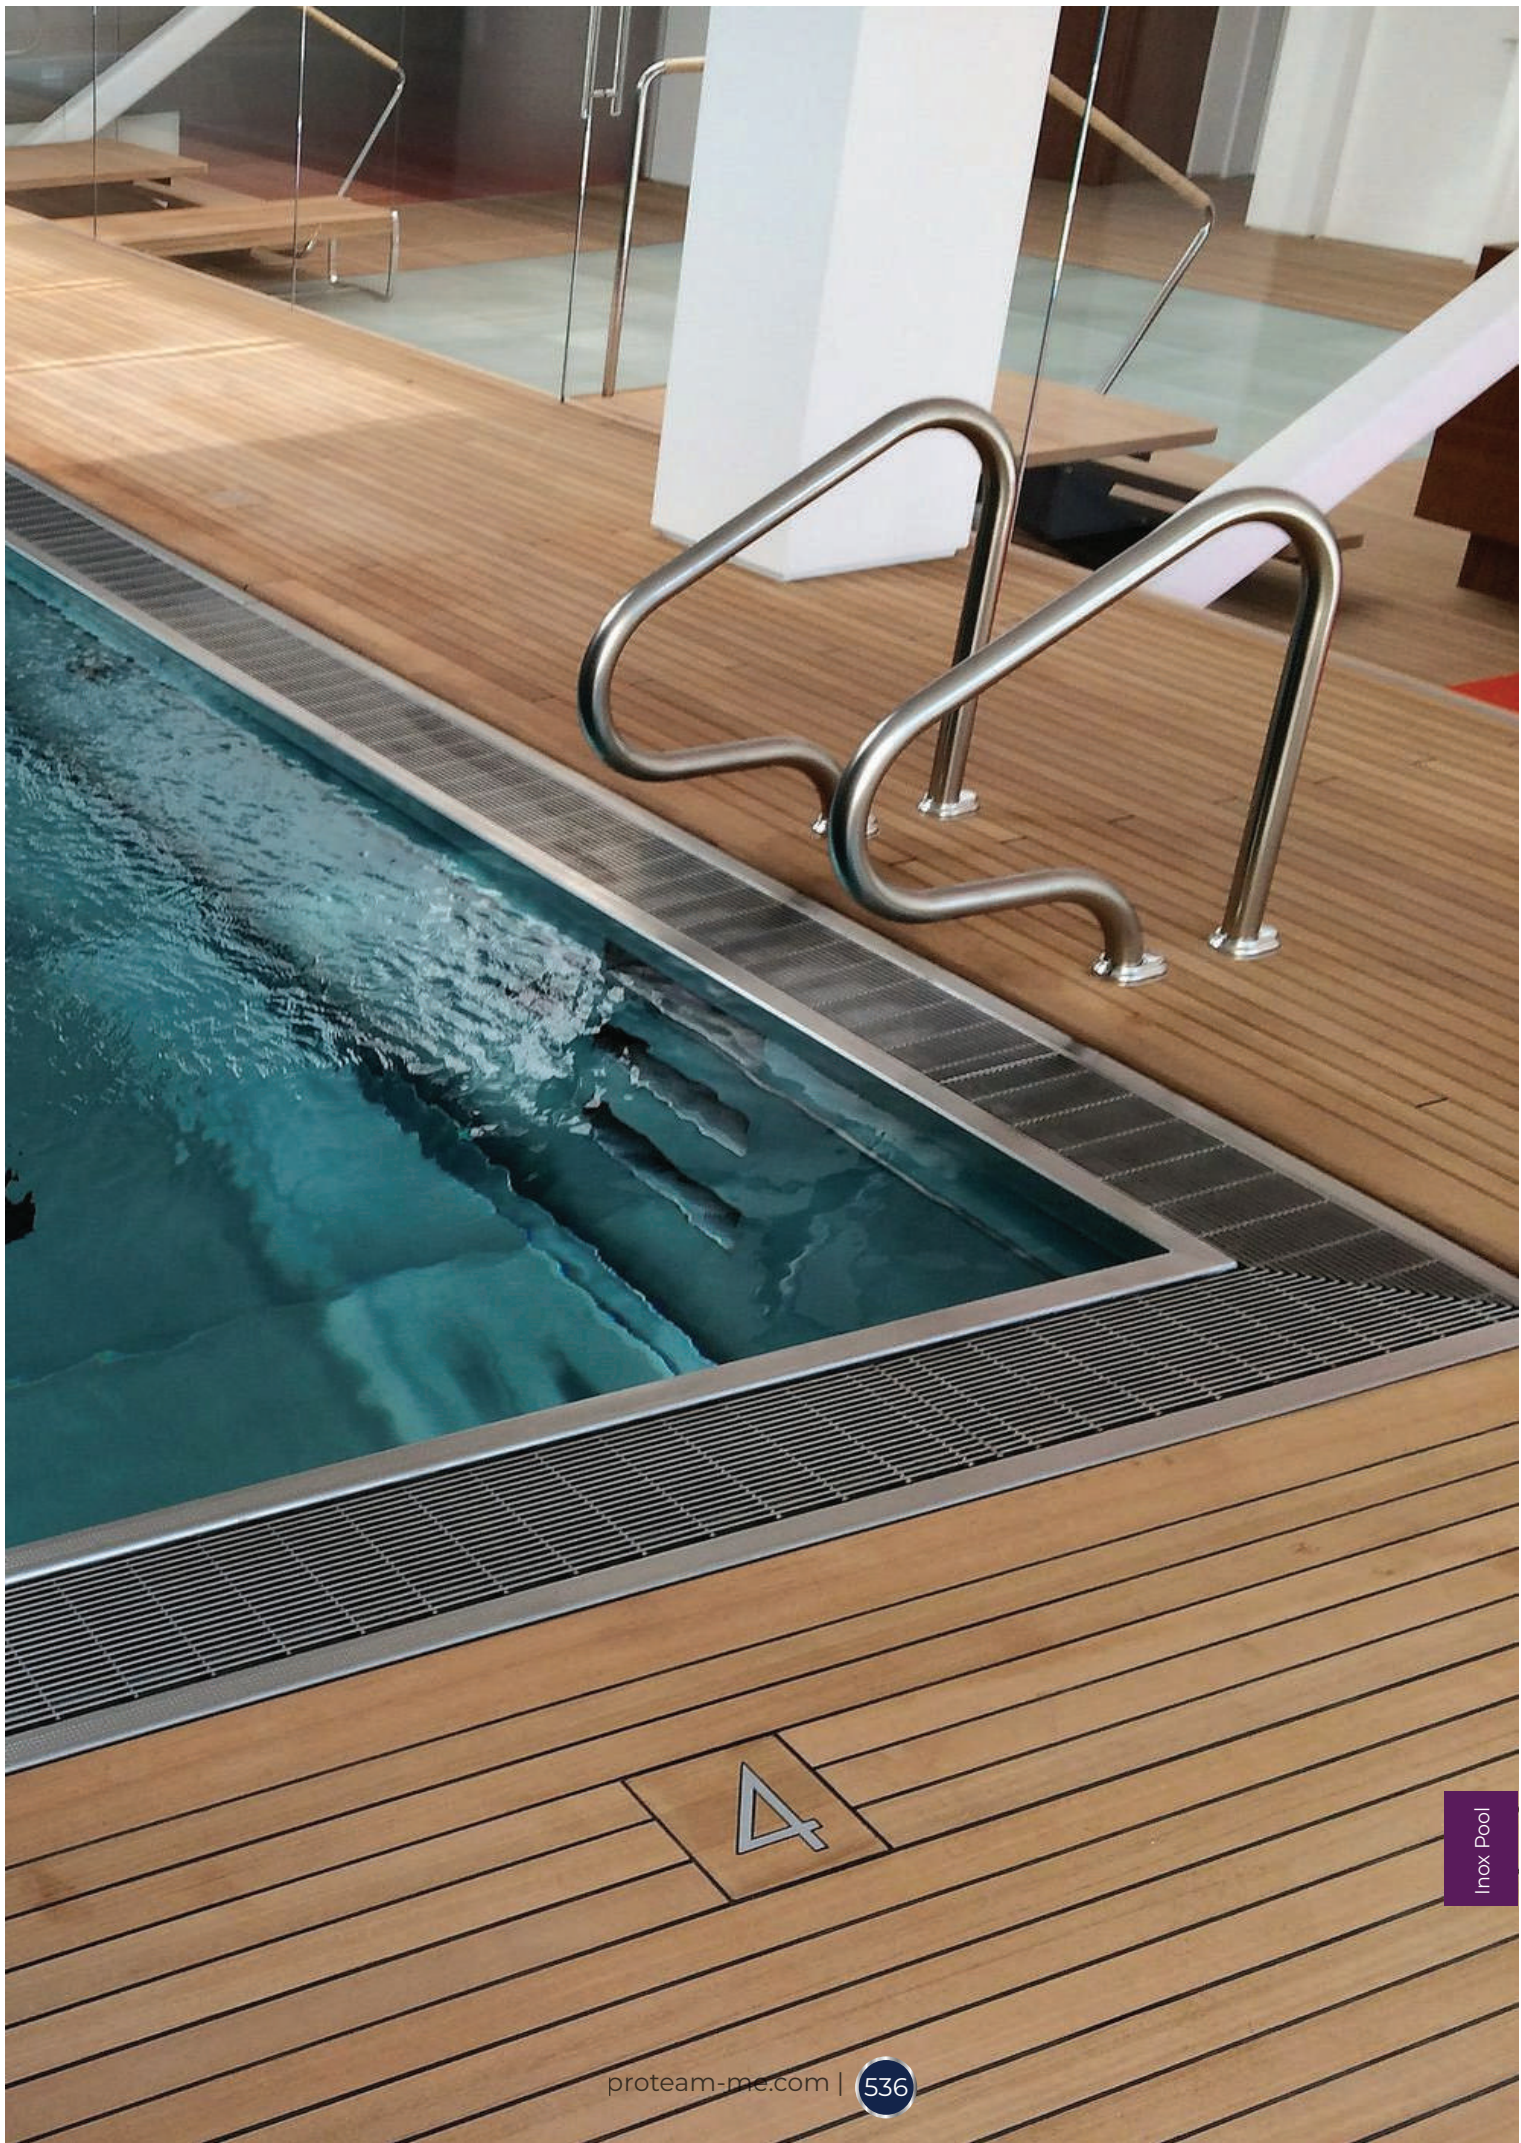

INOX POOL

► Stainless Steel Pools

Beautiful Stylish | Low Maintenance | Cost Efficient and Highly Durable | Exclusive

Stainless steel AISI 316L swimming pool create a unique water spaces and are a valuable oasis for recuperation and a source of health. Through modern design, limited possible shapes and the superb quality of workmanship our swimming pools merge harmoniously into every environment. We offer the ideal solution for every desire, be it for sport, relaxation or a childrens pool. Our swimming pools are sturdy all rounders with outstandingly superb design. Be inspired by a range of material combination and create glittering high lights through the stylish display of colour and lights. The stainless pool from proteam offer you relaxation and pleasure and enables to escape every life.

The best value from money ratio in the industry, because of unlimited lifespan. | Lowest maintenance, lowest operation and lowest cleaning costs. Absolutely no leakage. Shortest lead time from order to deliver and installation. | The self supporting structure is ready for use even before the pit is filled The best hygenic conditions, benchmark tested. Self Cleaning Design. | Embossing the stainless steel pool floor makes it slip resistant and automatically generates the brilliant blue water colour all by itself. | No bleaching, no colour less and completely UV resistant. The unique welding technique consealed the bolts used in reinforcing the pool walls, thus creating a beautifully smooth surface. No frost damage.

Relaxation Accessories

The calm zone in your pool
Access stairs are required for the installation of a bubbling bench. It promotes relaxed conversation and sunbathing

Swim Against The Stream

Competitive free style or relaxed swimming
Without reaching the order end of the pool with the Fluvo C2(G)counter current system you can adapt the counter flow and the air mixture to your requirement
Flow Rate 1000 lt / min