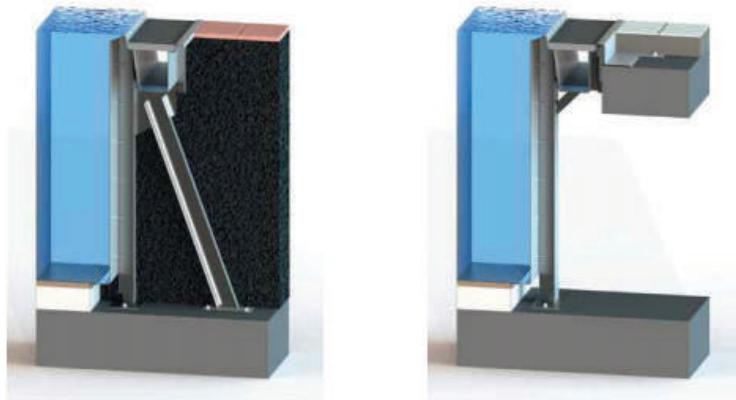

Relaxation Accessories

The calm zone in your pool
Access stairs are required for the installation of a bubbling bench. It promotes relaxed conversation and sunbathing

Swim Against The Stream

Competitive free style or relaxed swimming
Without reaching the order end of the pool with the Fluvo C2(G)counter current system you can adapt the counter flow and the air mixture to your requirement
Flow Rate 1000 lt / min

lighting accessories

This powerful white and RGB spa smart underwater spotlight

Diameter	130mm
Max. Current consumption	70Watt
Luminance	5600-7200 lm

► Skimmer Pools Harmonia

Selection From The Classic Line of Private Pools

Outdoor pool with Visible pool edge

Outdoor pool with Concealed pool edge

Indoor pool with Visible pool edge

Indoor pool with Concealed pool edge

Harmonia skimmer pools offer you the possibility of choosing between visible and concealed pool edge when designing your pool. Perimeter. This option is available regardless of material. Weather stone, wood or other material it is an option for both indoor and outdoor areas. The drawings clearly show the different between self supporting outdoor pools with angled supports as static support and self supporting indoor pools with surrounding concrete basis without angled supports.

Outdoor Pool

Indoor Pool

Level Deck Pools

Unlike skimmer pool, it is not necessary to scoops insects and leaves out of overflow pool. Surface dirt is guided to the overflow channel. The water is conveyed through the filter system and returned to the pool through the floor inlet channel as clean water. The drawing clearly show the difference between self-supporting outdoor pools with angled support as static and self supporting indoor pools with surrounding concrete basin without angled support.